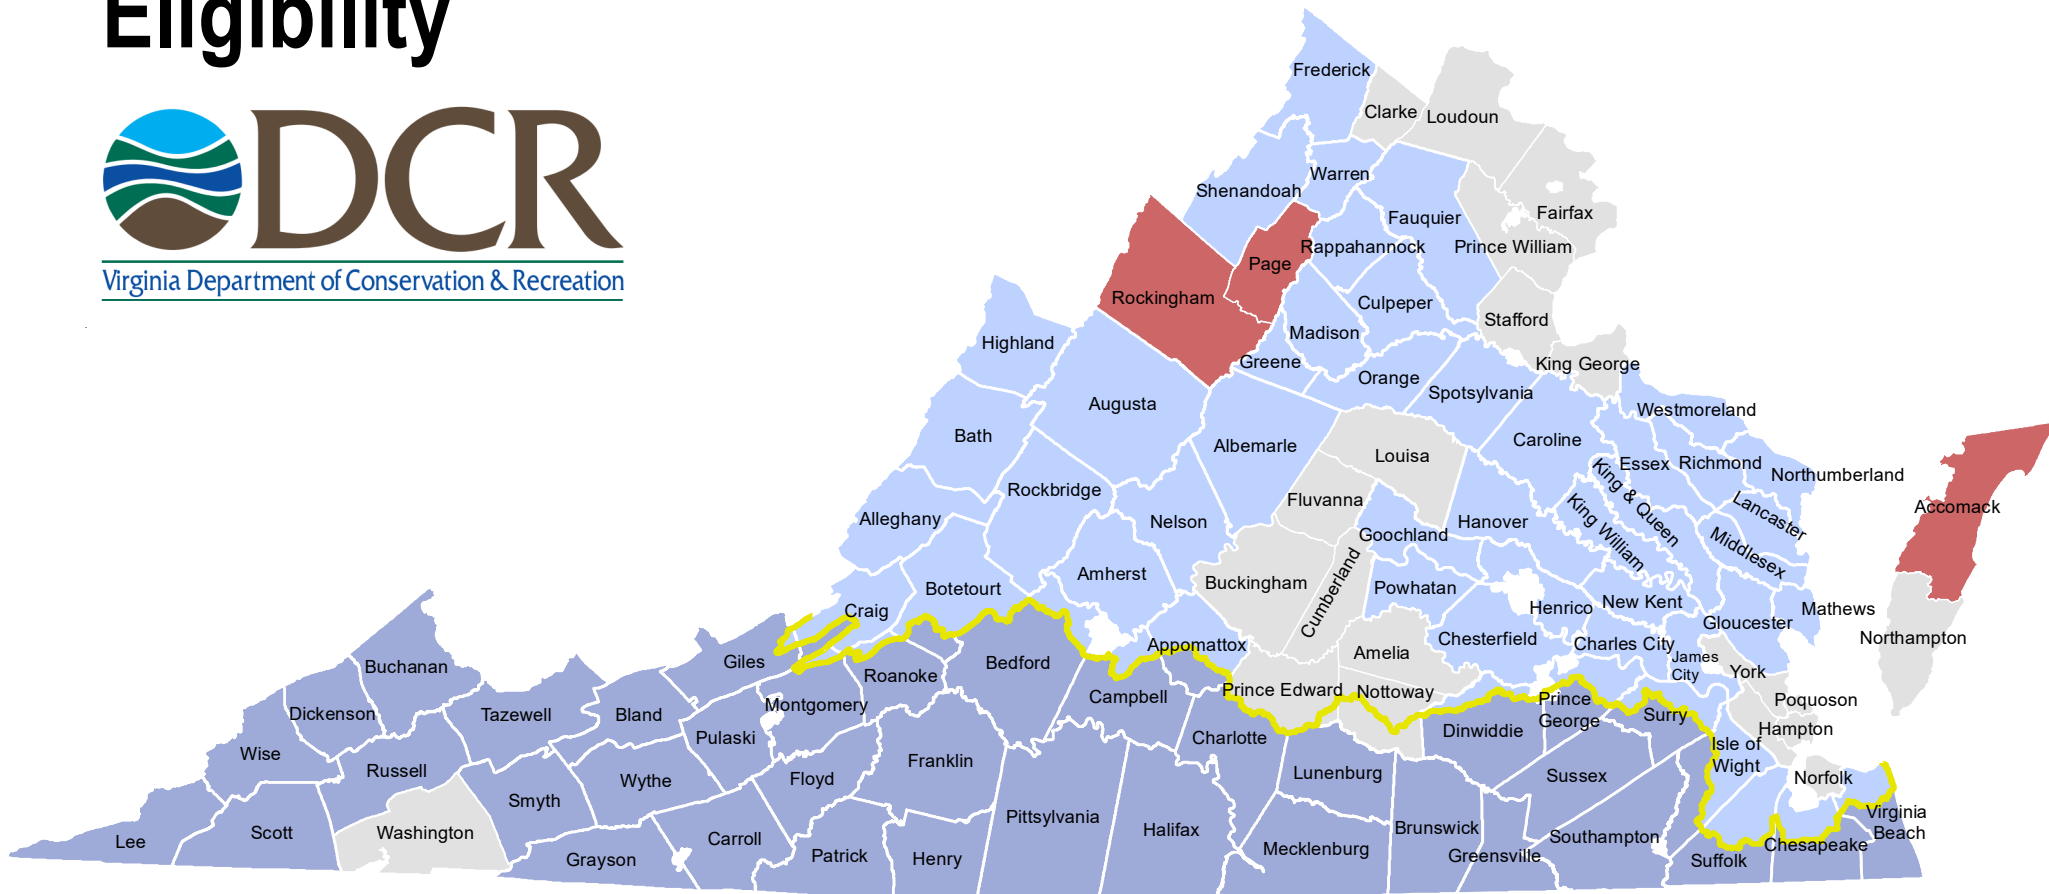

# Virginia's Poultry Litter Transport Program Fiscal Year 2024 Eligibility

 Eligible localities OUTSIDE the Chesapeake Bay Watershed

 Eligible localities WITHIN the Chesapeake Bay Watershed

 Litter Source Counties

 Ineligible Counties

If you have questions, visit [www.dcr.virginia.gov/litter-transport](http://www.dcr.virginia.gov/litter-transport) or call 540-332-9228