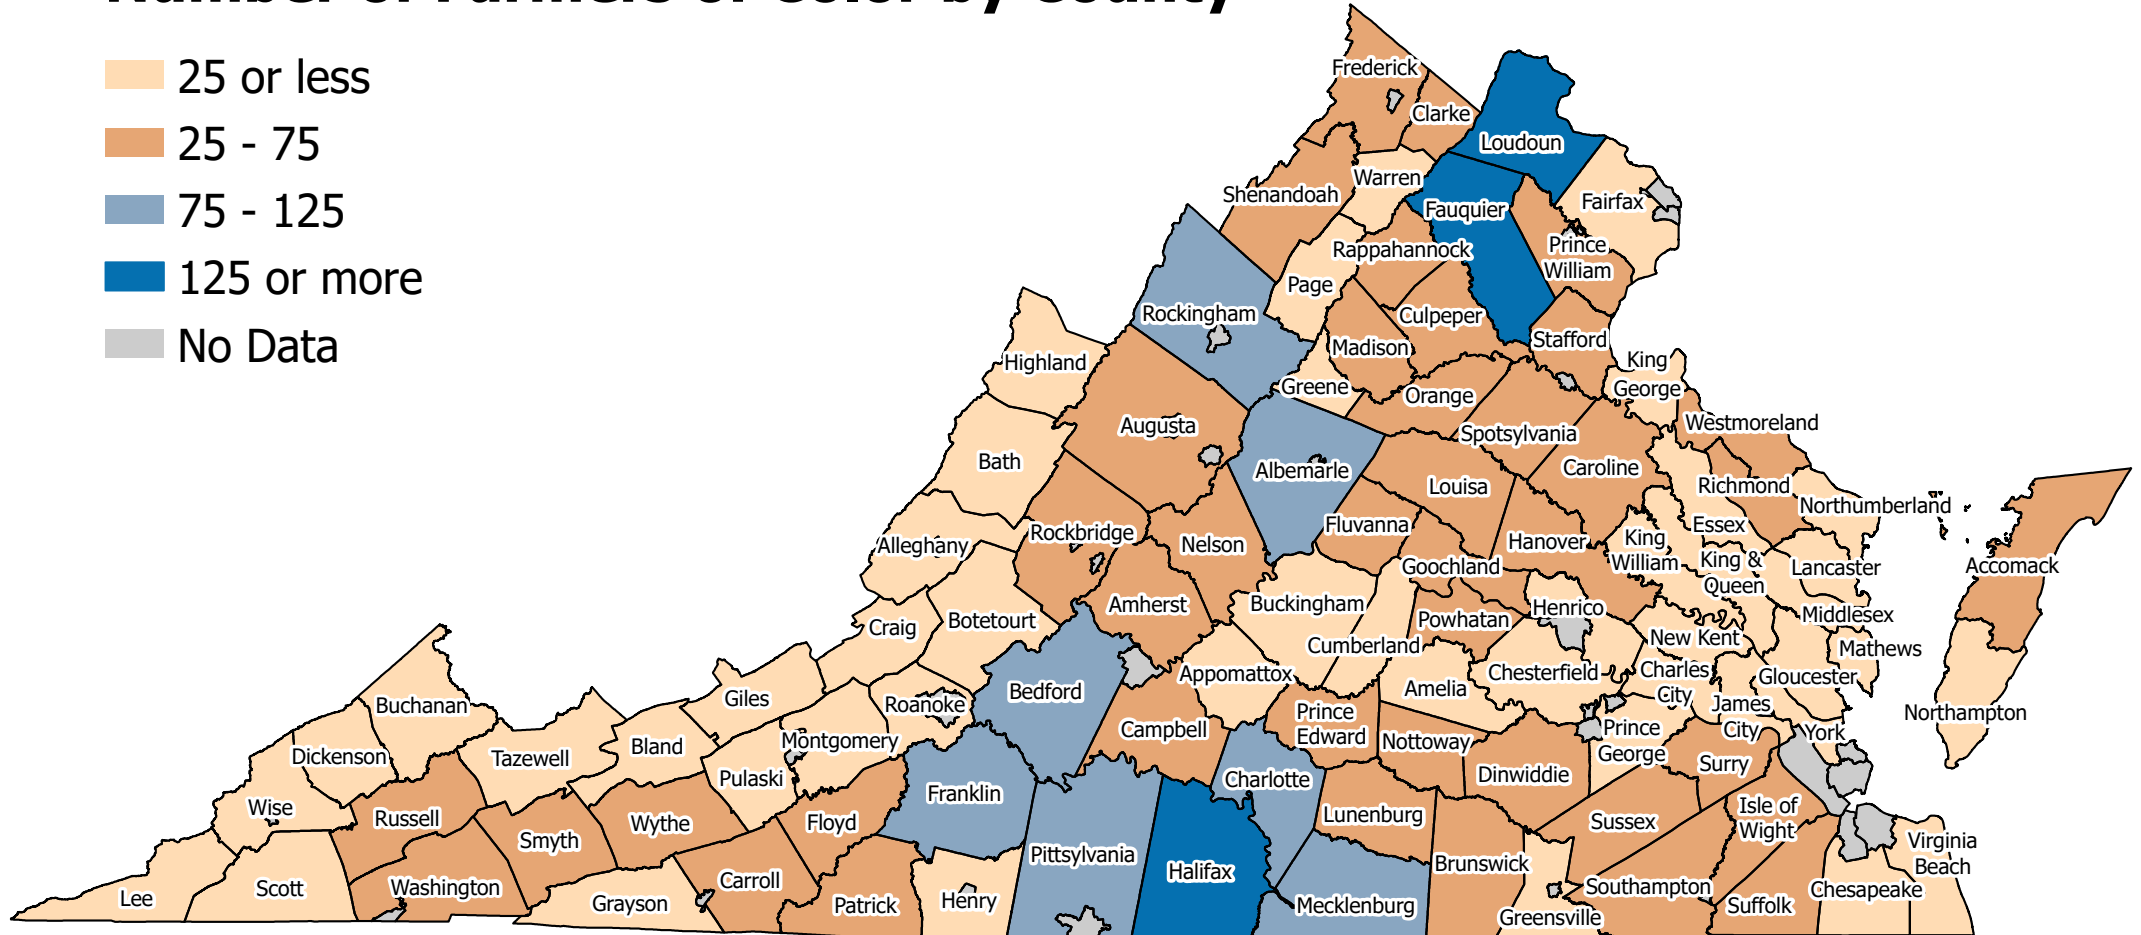

Number of Farmers of Color by County

- 25 or less
- 25 - 75
- 75 - 125
- 125 or more
- No Data

Source: 2022 Census of Agricultural Data