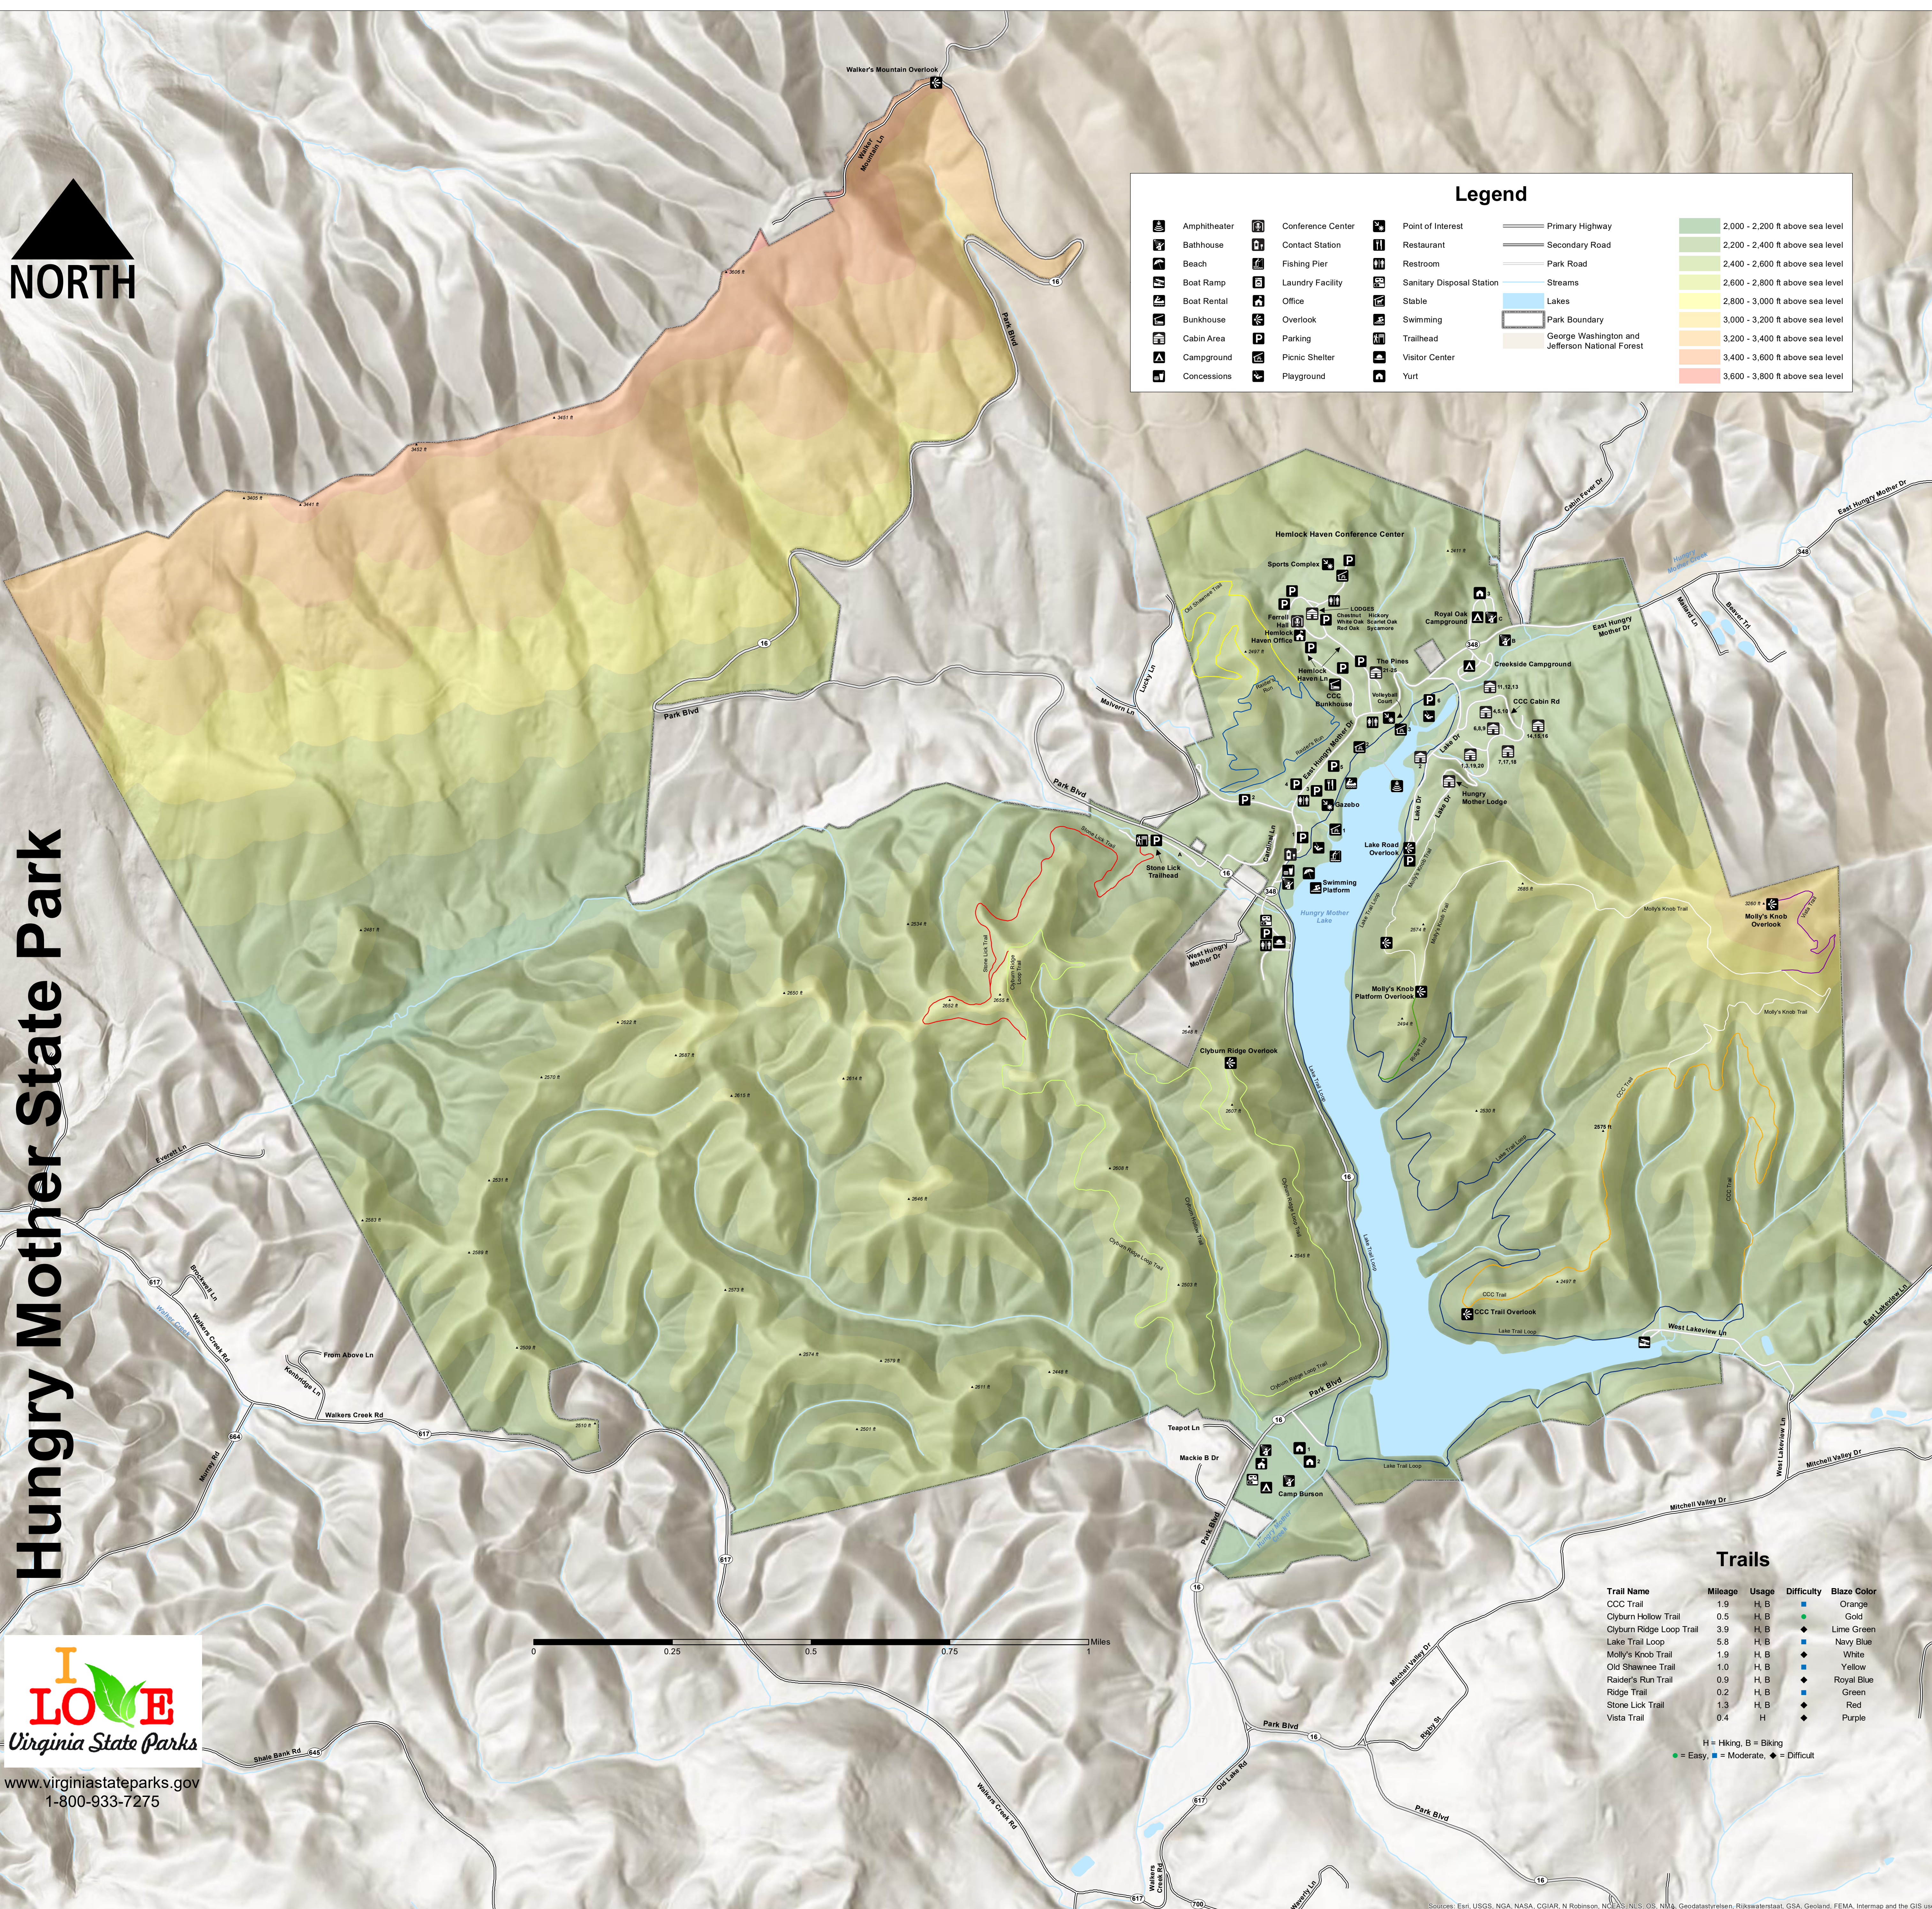

Hungry Mother State Park

www.virginiastateparks.gov
1-800-933-7275

Legend

Trails

Trail Name	Mileage	Usage	Difficulty	Blaze Color
CCC Trail	1.9	H, B	◆	Orange
Clyburn Hollow Trail	0.5	H, B	◆	Gold
Clyburn Ridge Loop Trail	3.9	H, B	◆	Lime Green
Lake Trail Loop	5.8	H, B	◆	Navy Blue
Molly's Knob Trail	1.9	H, B	◆	White
Old Shawnee Trail	1.0	H, B	◆	Yellow
Raider's Run Trail	0.9	H, B	◆	Royal Blue
Ridge Trail	0.2	H, B	◆	Green
Stone Lick Trail	1.3	H, B	◆	Red
Vista Trail	0.4	H	◆	Purple

H = Hiking, B = Biking
◆ = Easy, ◆ = Moderate, ◆ = Difficult