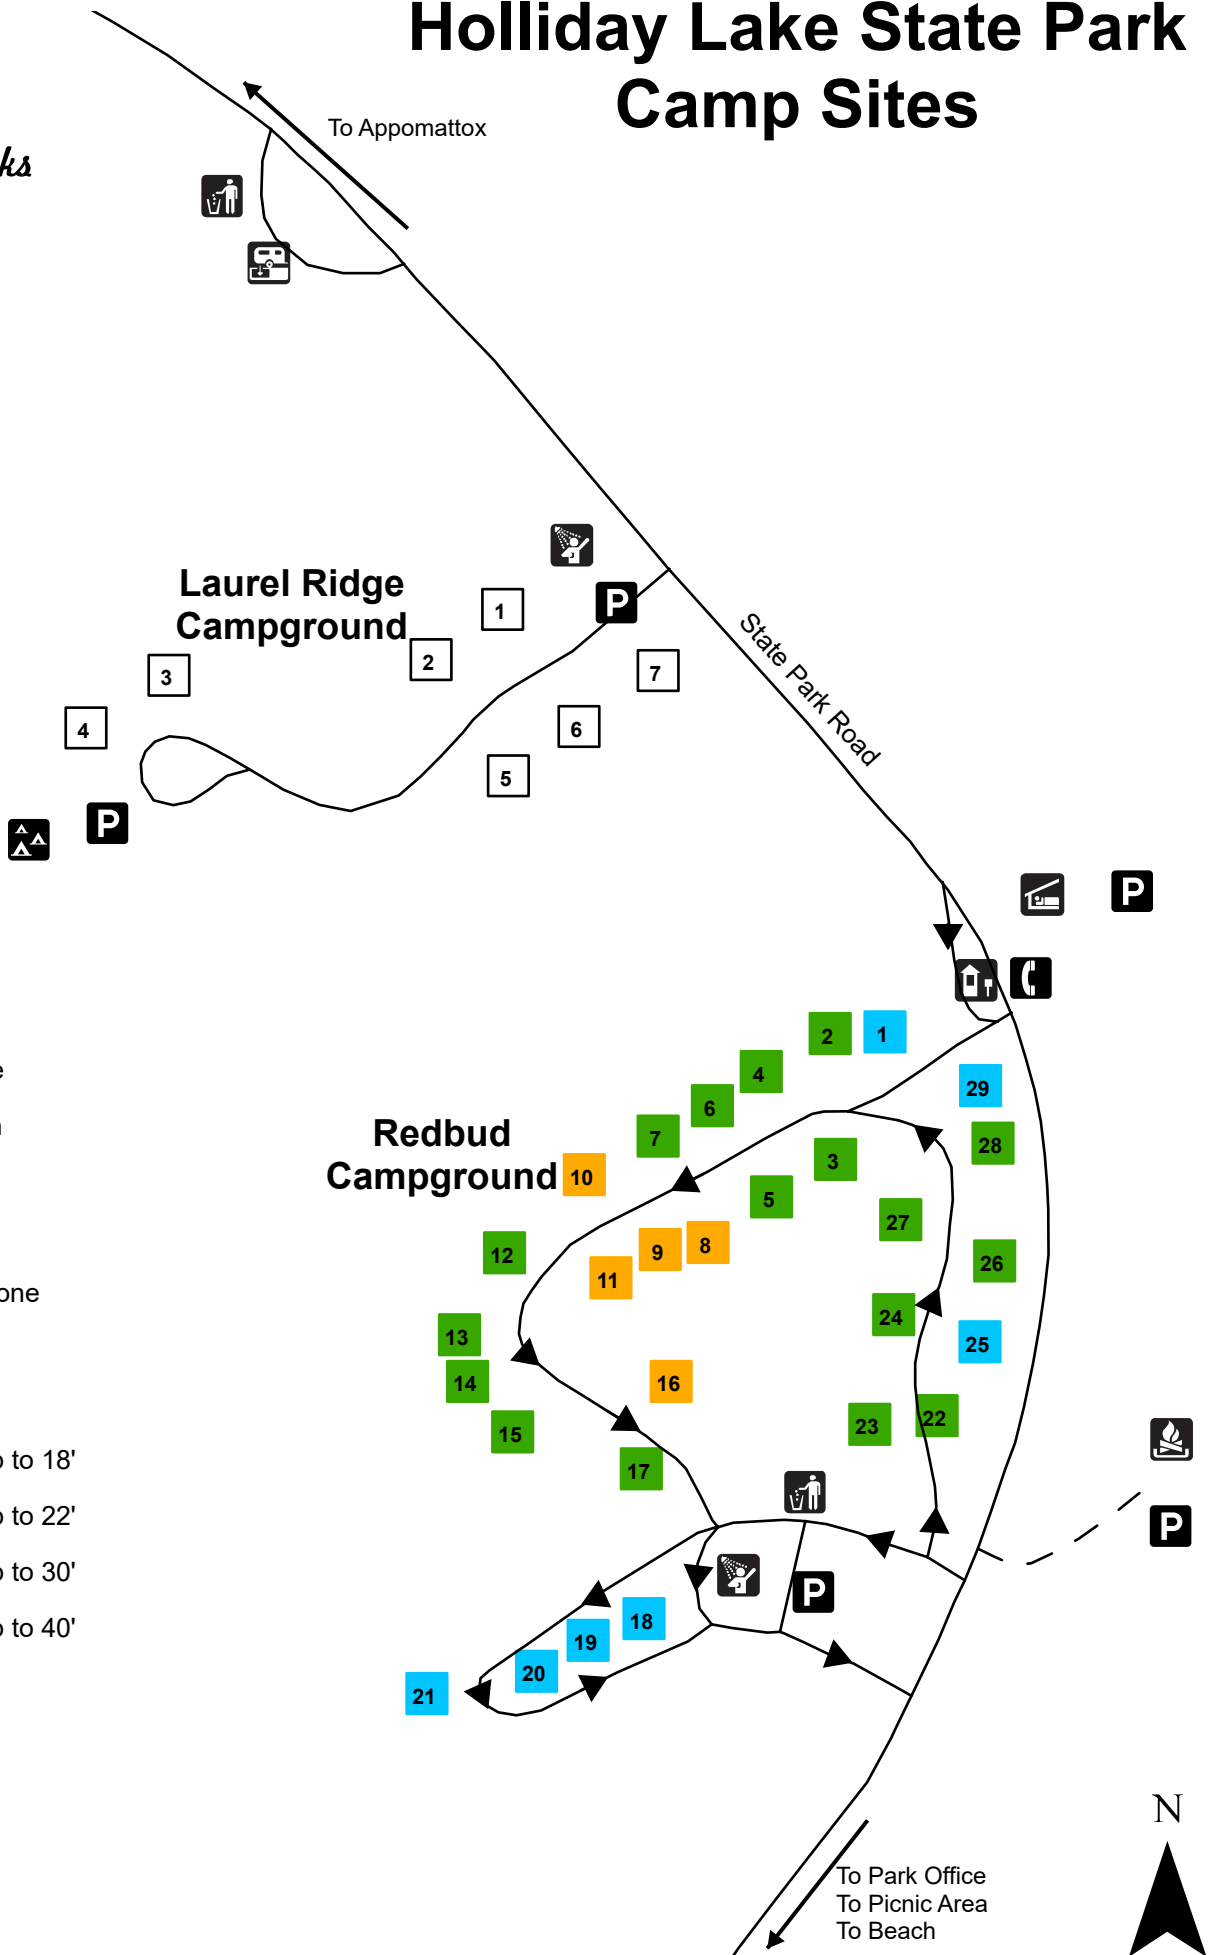

Holliday Lake State Park Camp Sites

- Bathhouse
- Bunkhouse
- Campfire Circle
- Contact Station
- Dump Station
- Dumpster
- Emergency Phone
- Group Camp
- Parking
- Tent/camper up to 18'
- Tent/camper up to 22'
- Tent/camper up to 30'
- Tent/camper up to 40'

- Asphalt road
- Gravel road

To Park Office
 To Picnic Area
 To Beach